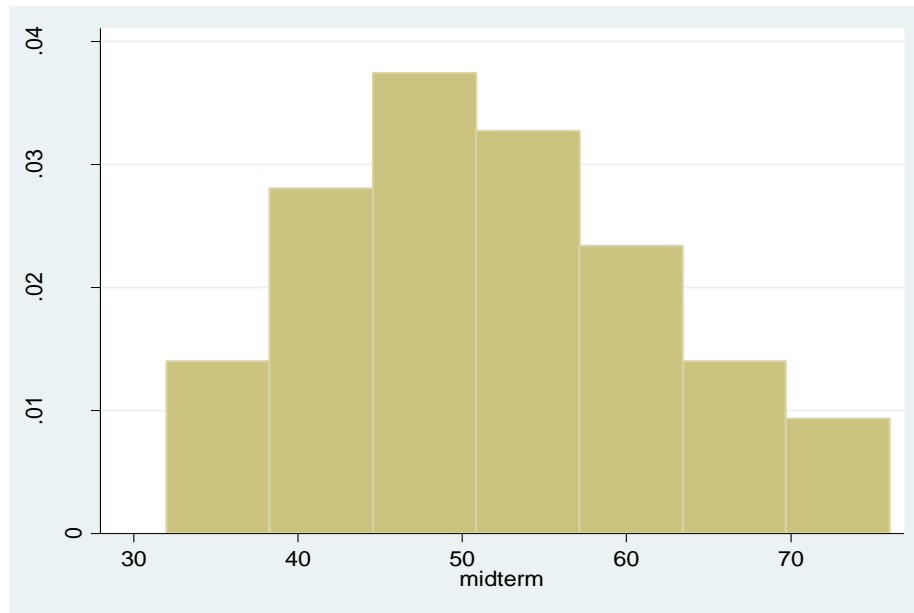

Variable	Obs	Mean	Std. Dev.	Min	Max
midterm	34	52.02941	11.08161	32	76

Grade Equivalence*	Number of Students	
A	65 and up	5
B+	57-64	7
B	45-56	13
C+	35-44	8
C	30-34	1
D+	below 30	0
Average GPA		3.1

* Midterm contributes to only 30% of your grade. Your final grade would change according to the marks you earn from essays and the final exam.