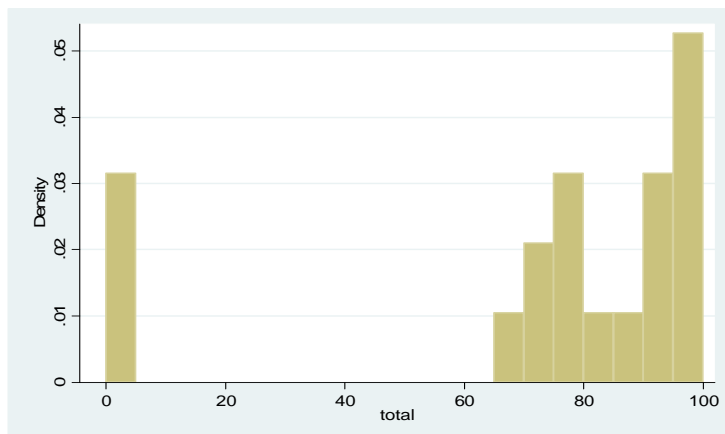

sum (including all registered students)

Score	Obs	Mean	Std. Dev.	Min	Max
q1	19	13.79	6.59	0	20
q2	19	20.63	10.53	0	30
q3	19	20.16	9.12	0	25
q4	19	18.00	8.79	0	25
total	19	72.58	33.53	0	100

sum if total > 3 (considering only those who scored more than 3 points the exam)

Score	Obs	Mean	Std. Dev.	Min	Max
q1	16	16.38	2.63	12	20
q2	16	24.31	6.42	10	30
q3	16	23.94	1.81	20	25
q4	16	21.38	3.96	11	25
total	16	86.00	11.50	66	100

Grade Equivalence	Number of students	
A	87 and up	9
B+	77-86	4
B	66-76	3
C+	57-66	0
C	47-56	0
D+	40-46	0
F	Below 40	3