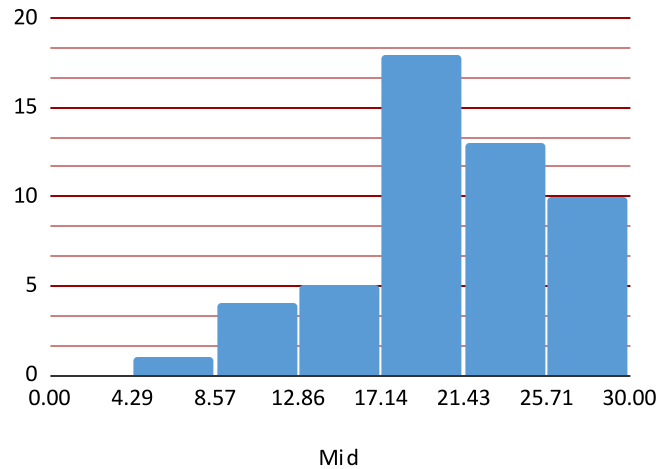

Q1 (40)	Q2 (40)	Q3 (40)	Total (30%)
average	26.54	24.88	31.65	20.77
SD	10.92	6.93	8.83	5.25
max	40.00	38.00	40.00	29.00
min	5.00	5.00	9.00	4.75

Histogram of Mid exam EE320 (1/2019)