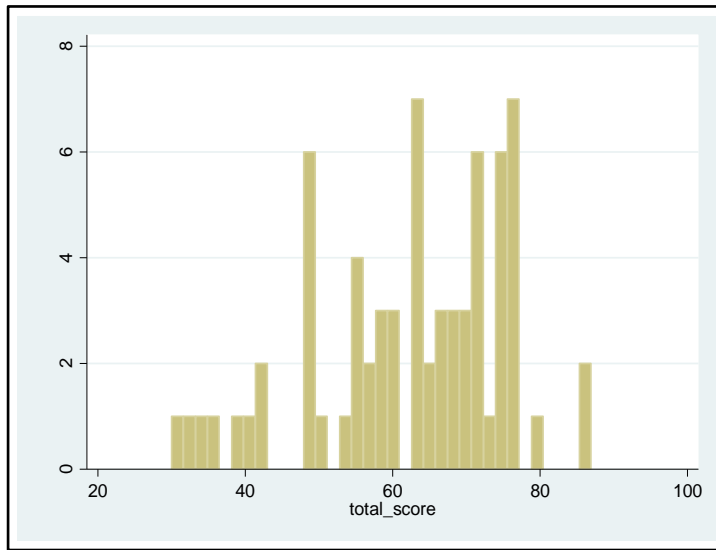

Total Score Distribution

Variable	Obs	Mean	Median	Std. Dev.	Min	Max
Total Score	69	62.49	64	13.08	30	87
Question 1	69	7.54	7	2.55	2	10
Question 2	69	6.42	6	2.34	0	10
Question 3	69	6.81	7	2.76	0	10
Question 4	69	6.22	7	2.18	2	10
Maths	69	14.97	15	7.85	0	35
Essay	69	20.54	22	3.35	13	25

Grade (tentative)	Score	no. of students
A	77 and up	6
B +	70 - 76	19
B	58 - 69	20
C +	48 - 57	13
C	35 - 43	5
D +	lower than 35	3

average GPA 2.99