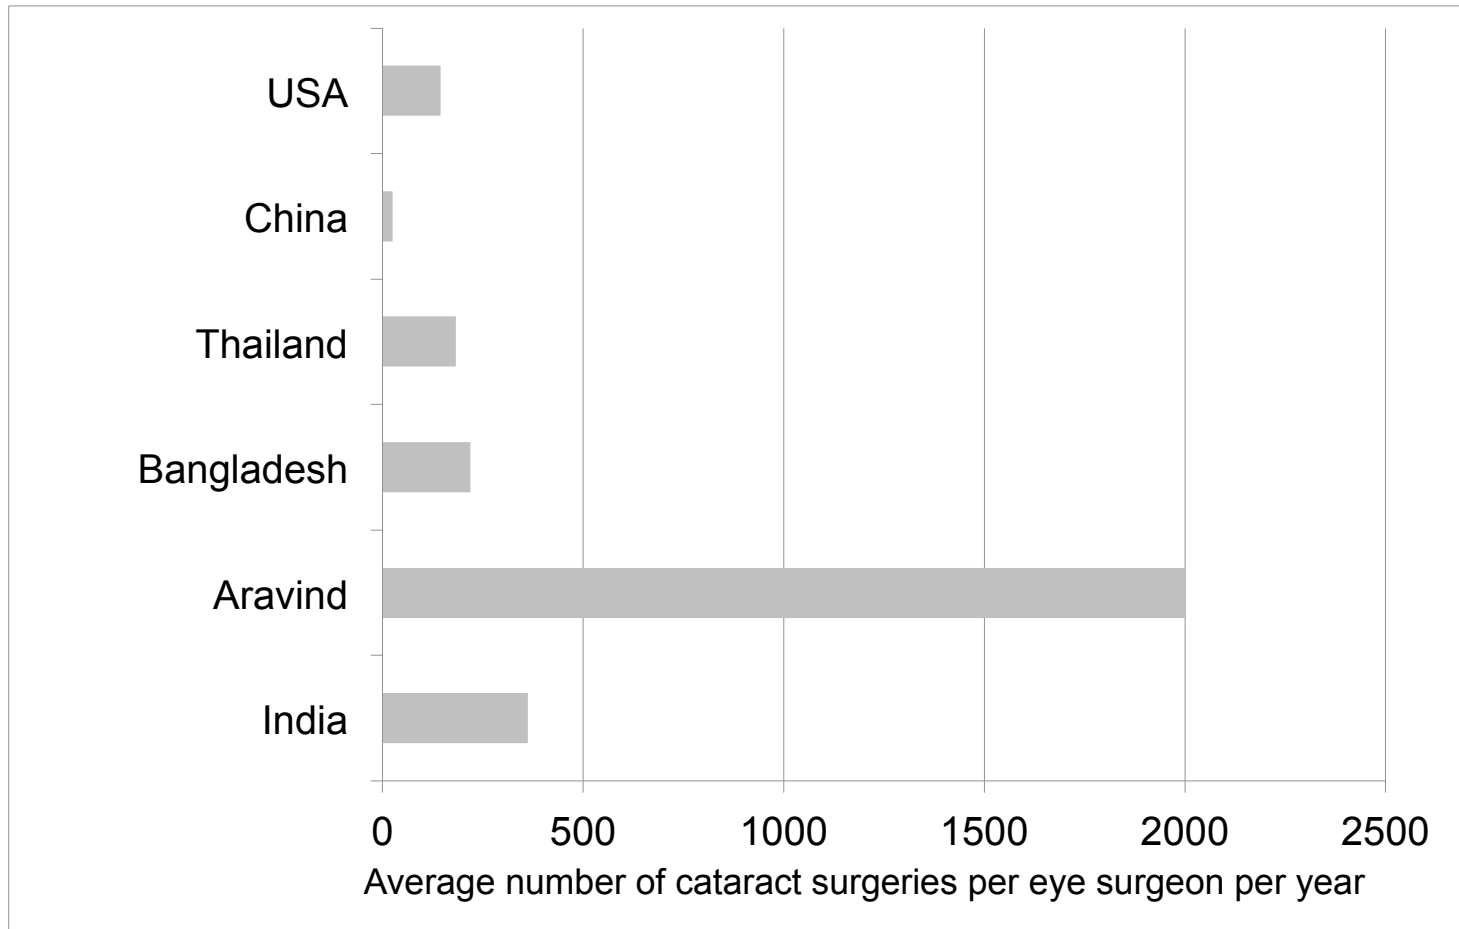

Aravind currently performs more than 300,000 surgeries per year
Total Surgeries To-date : 3,919,269

Different price ranges for different customer segments

Aravind Fee Structure & Patient Breakdown*

Consultation Fee for Paying Patients:

- Rs. 50 (~\$1)
- Valid for 3 months or 3 visits, whichever occurs first

Cataract Surgery Pricing:

Surgery Type	Rates (\$)
Free	0
Subsidized	11-17
Regular	111-178
Premium	204-1044

Patient % By Fee Type

Surgeon Productivity: A Global Comparison