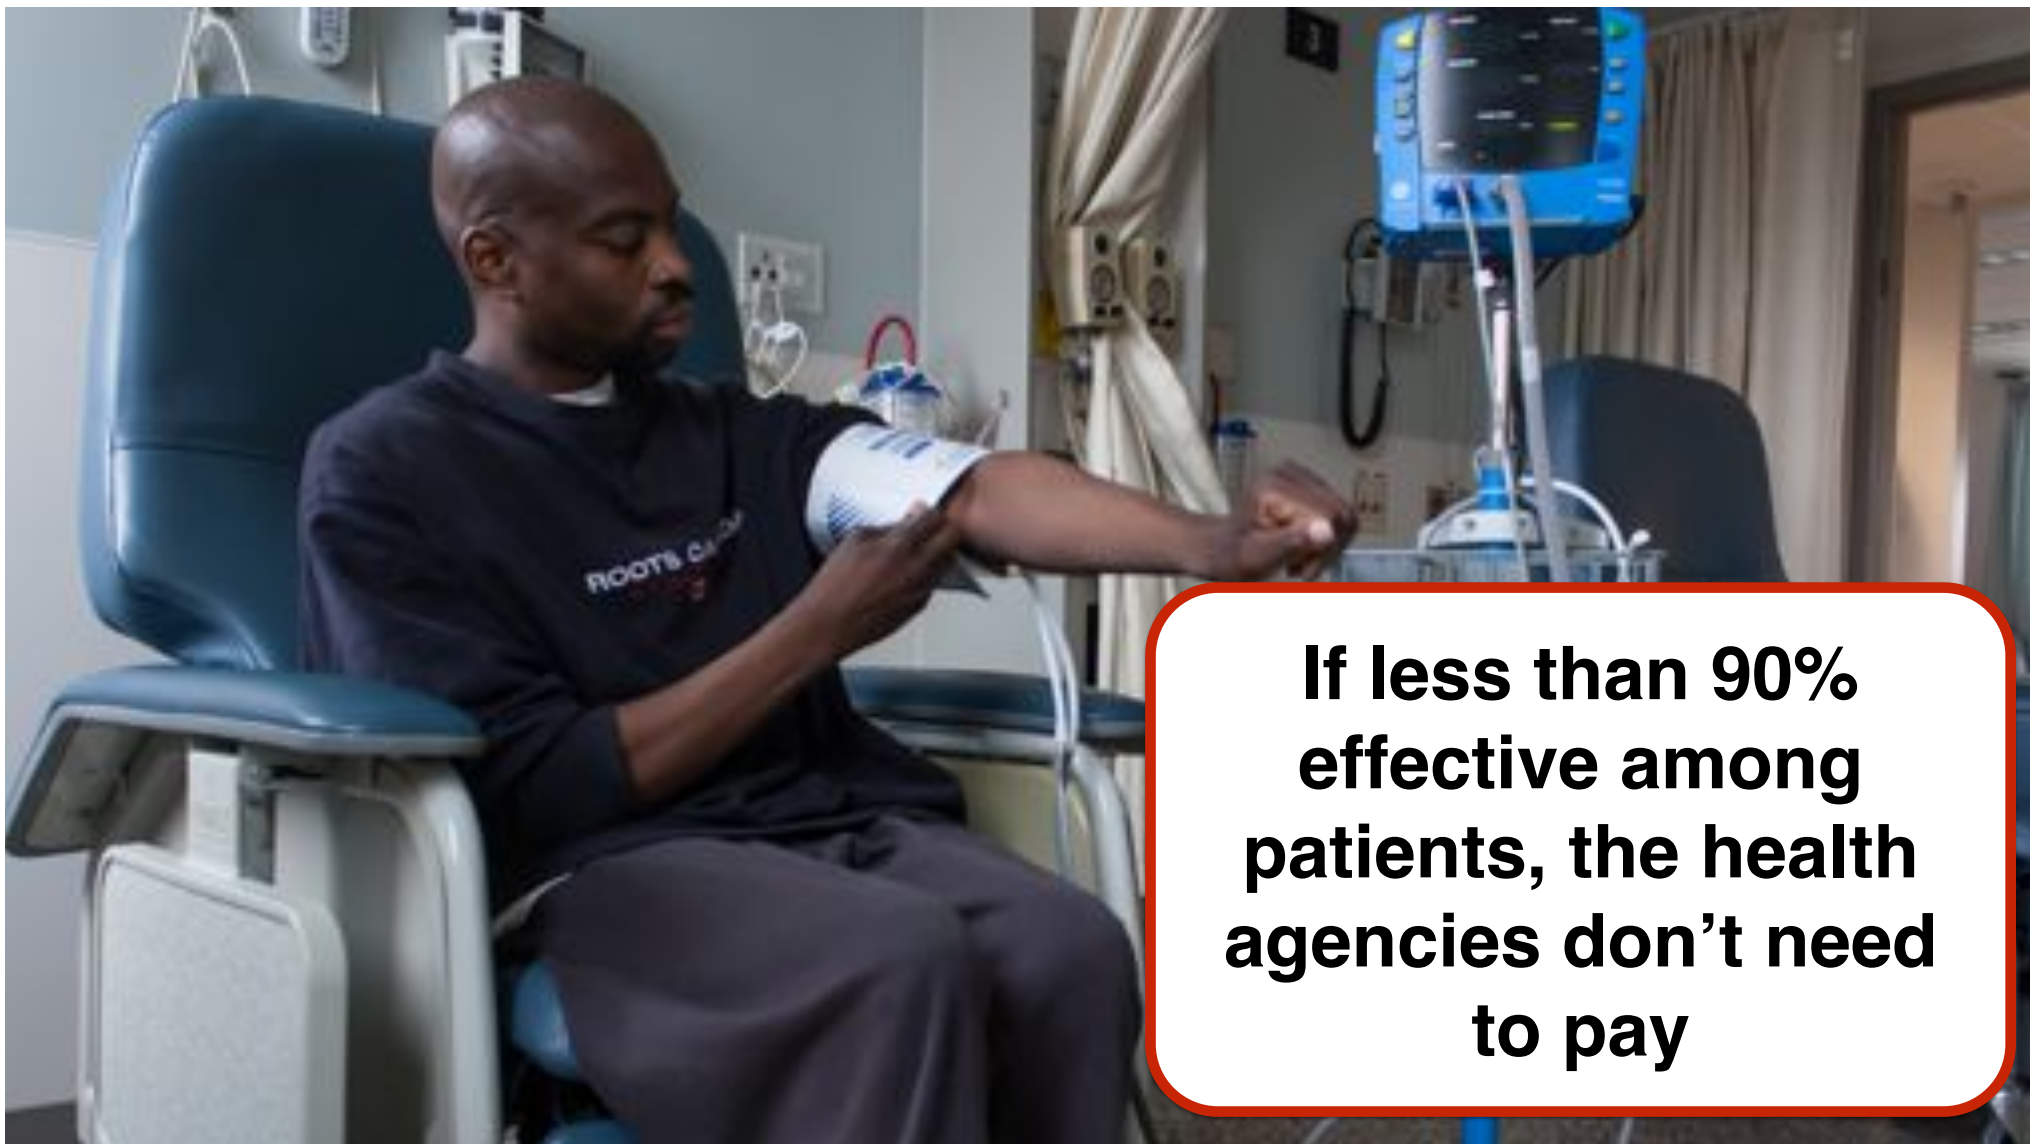

**If less than 90%
effective among
patients, the health
agencies don't need
to pay**