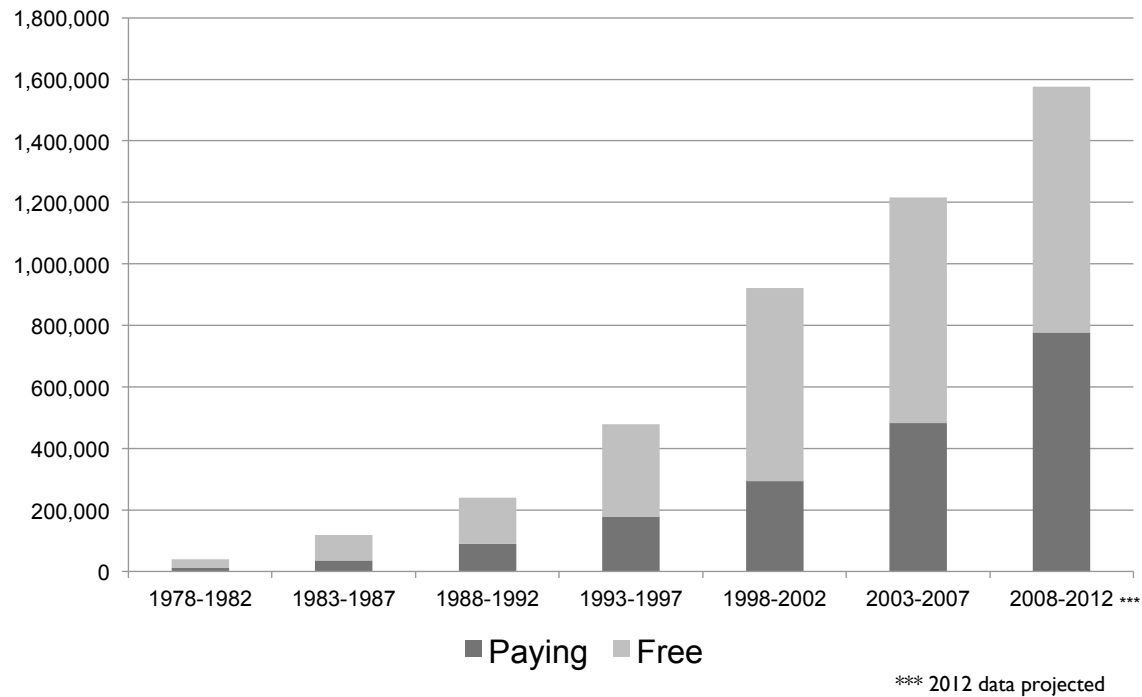

Pay for Success

Johnson & Johnson

**If less than 90%
effective among
patients, the health
agencies don't need
to pay**

Differential Pricing

Collect from the rich...to
pay for the poor

Aravind Surgical Volume

Aravind currently performs more than 300,000 surgeries per year
Total Surgeries To-date : 3,919,269

Different price ranges for different customer segments

Aravind Fee Structure & Patient Breakdown*

Consultation Fee for Paying Patients: