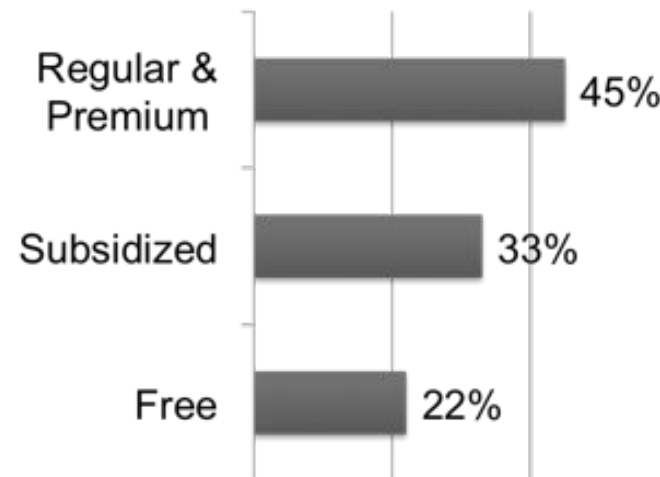

Pay for Success

Johnson & Johnson

**If less than 90%
effective among
patients, the health
agencies don't need
to pay**

Differential Pricing

Collect from the rich...to
pay for the poor

Aravind Surgical Volume

Aravind currently performs more than 300,000 surgeries per year
Total Surgeries To-date : 3,919,269

Different price ranges for different customer segments

Aravind Fee Structure & Patient Breakdown*

Consultation Fee for Paying Patients:

- Rs. 50 (~\$1)
- Valid for 3 months or 3 visits, whichever occurs first

Cataract Surgery Pricing:

Surgery Type	Rates (\$)
Free	0
Subsidized	11-17
Regular	111-178
Premium	204-1044

Patient % By Fee Type

Surgeon Productivity: A Global Comparison