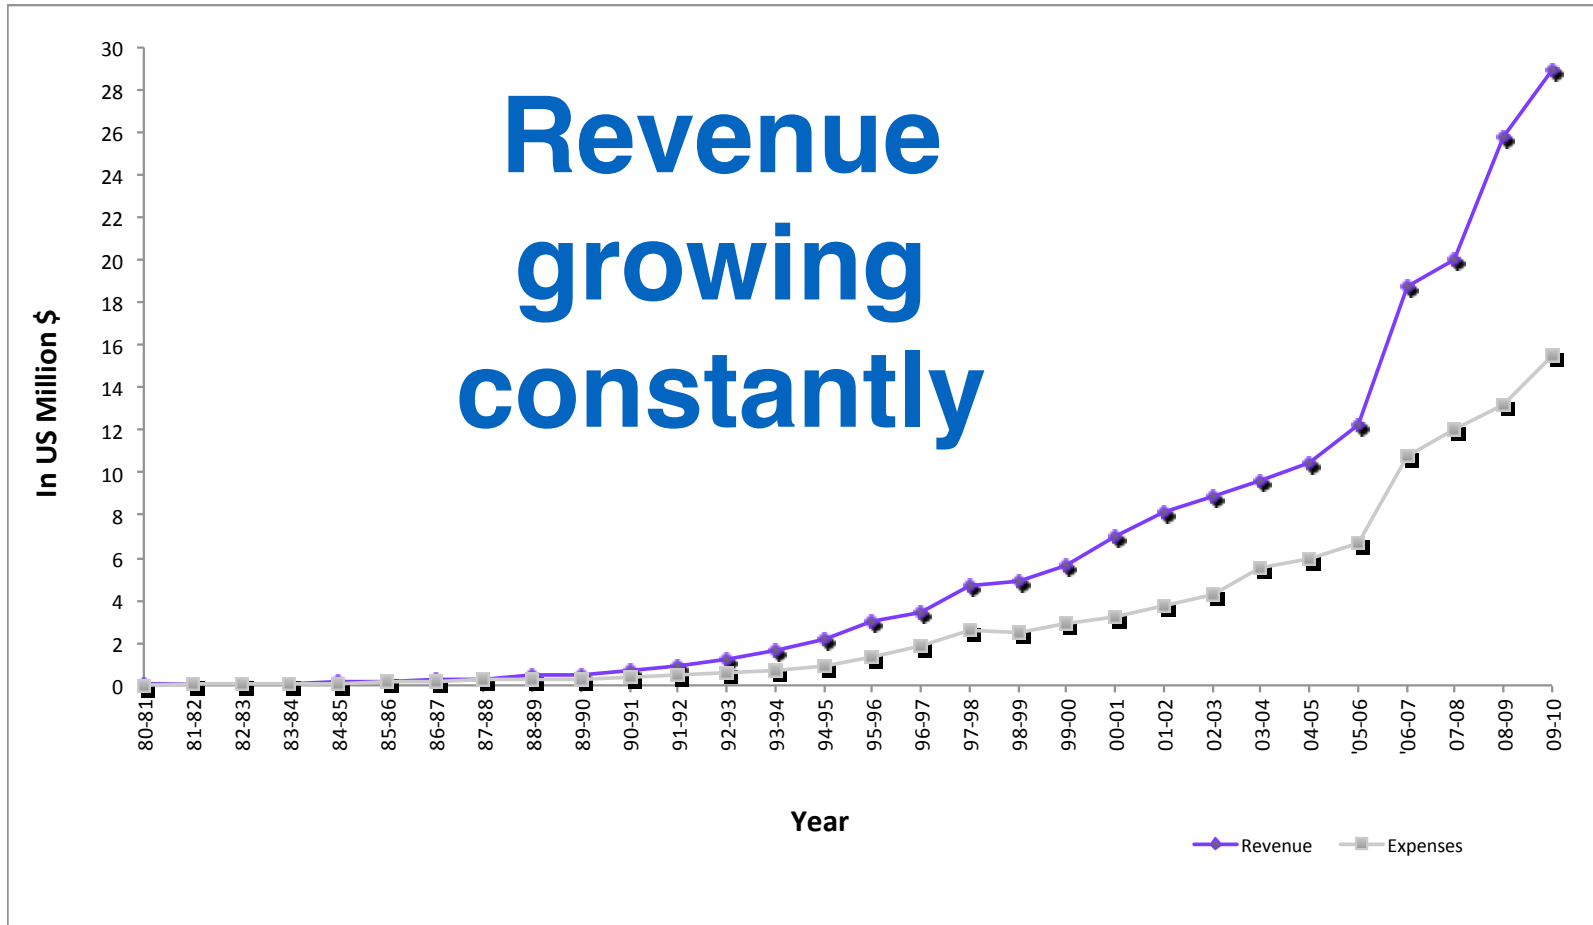

Aravind currently performs more than 300,000 surgeries per year
Total Surgeries To-date : 3,919,269

Different price ranges for different customer segments

Aravind Fee Structure & Patient Breakdown*

Consultation Fee for Paying Patients:

**Efficient
Process**

Surgical Quality: Aravind vs. United Kingdom

A comparative study showed Aravind's complication rates to be lower than the UK's

Adverse Events During Surgery		
Event	Aravind, Coimbatore N=22,912	UK National Survey N=18,472
Capsule rupture and vitreous loss	2.0%	4.4%
Incomplete Cortical Clean up	0.75%	1.00%
Iris Trauma	0.3%	0.7%
Persistent Iris prolapse	0.01%	0.07%
Anterior Chamber Collapse	0.3%	0.5%
Loss of nuclear fragment into vitreous	0.2%	0.3%
Choroidal Haemorrhage	-----	0.07%
Loss of intra Ocular lens into vitreous	0.01%	0.16%

Less errors

Source: the Royal College of Ophthalmology, UK National Survey; Prahalad, CK. *Fortune at the Bottom of the Pyramid*. New Jersey: Wharton School Publishing, 2005

Aravind's Revenues & Expenses (1980-2010)